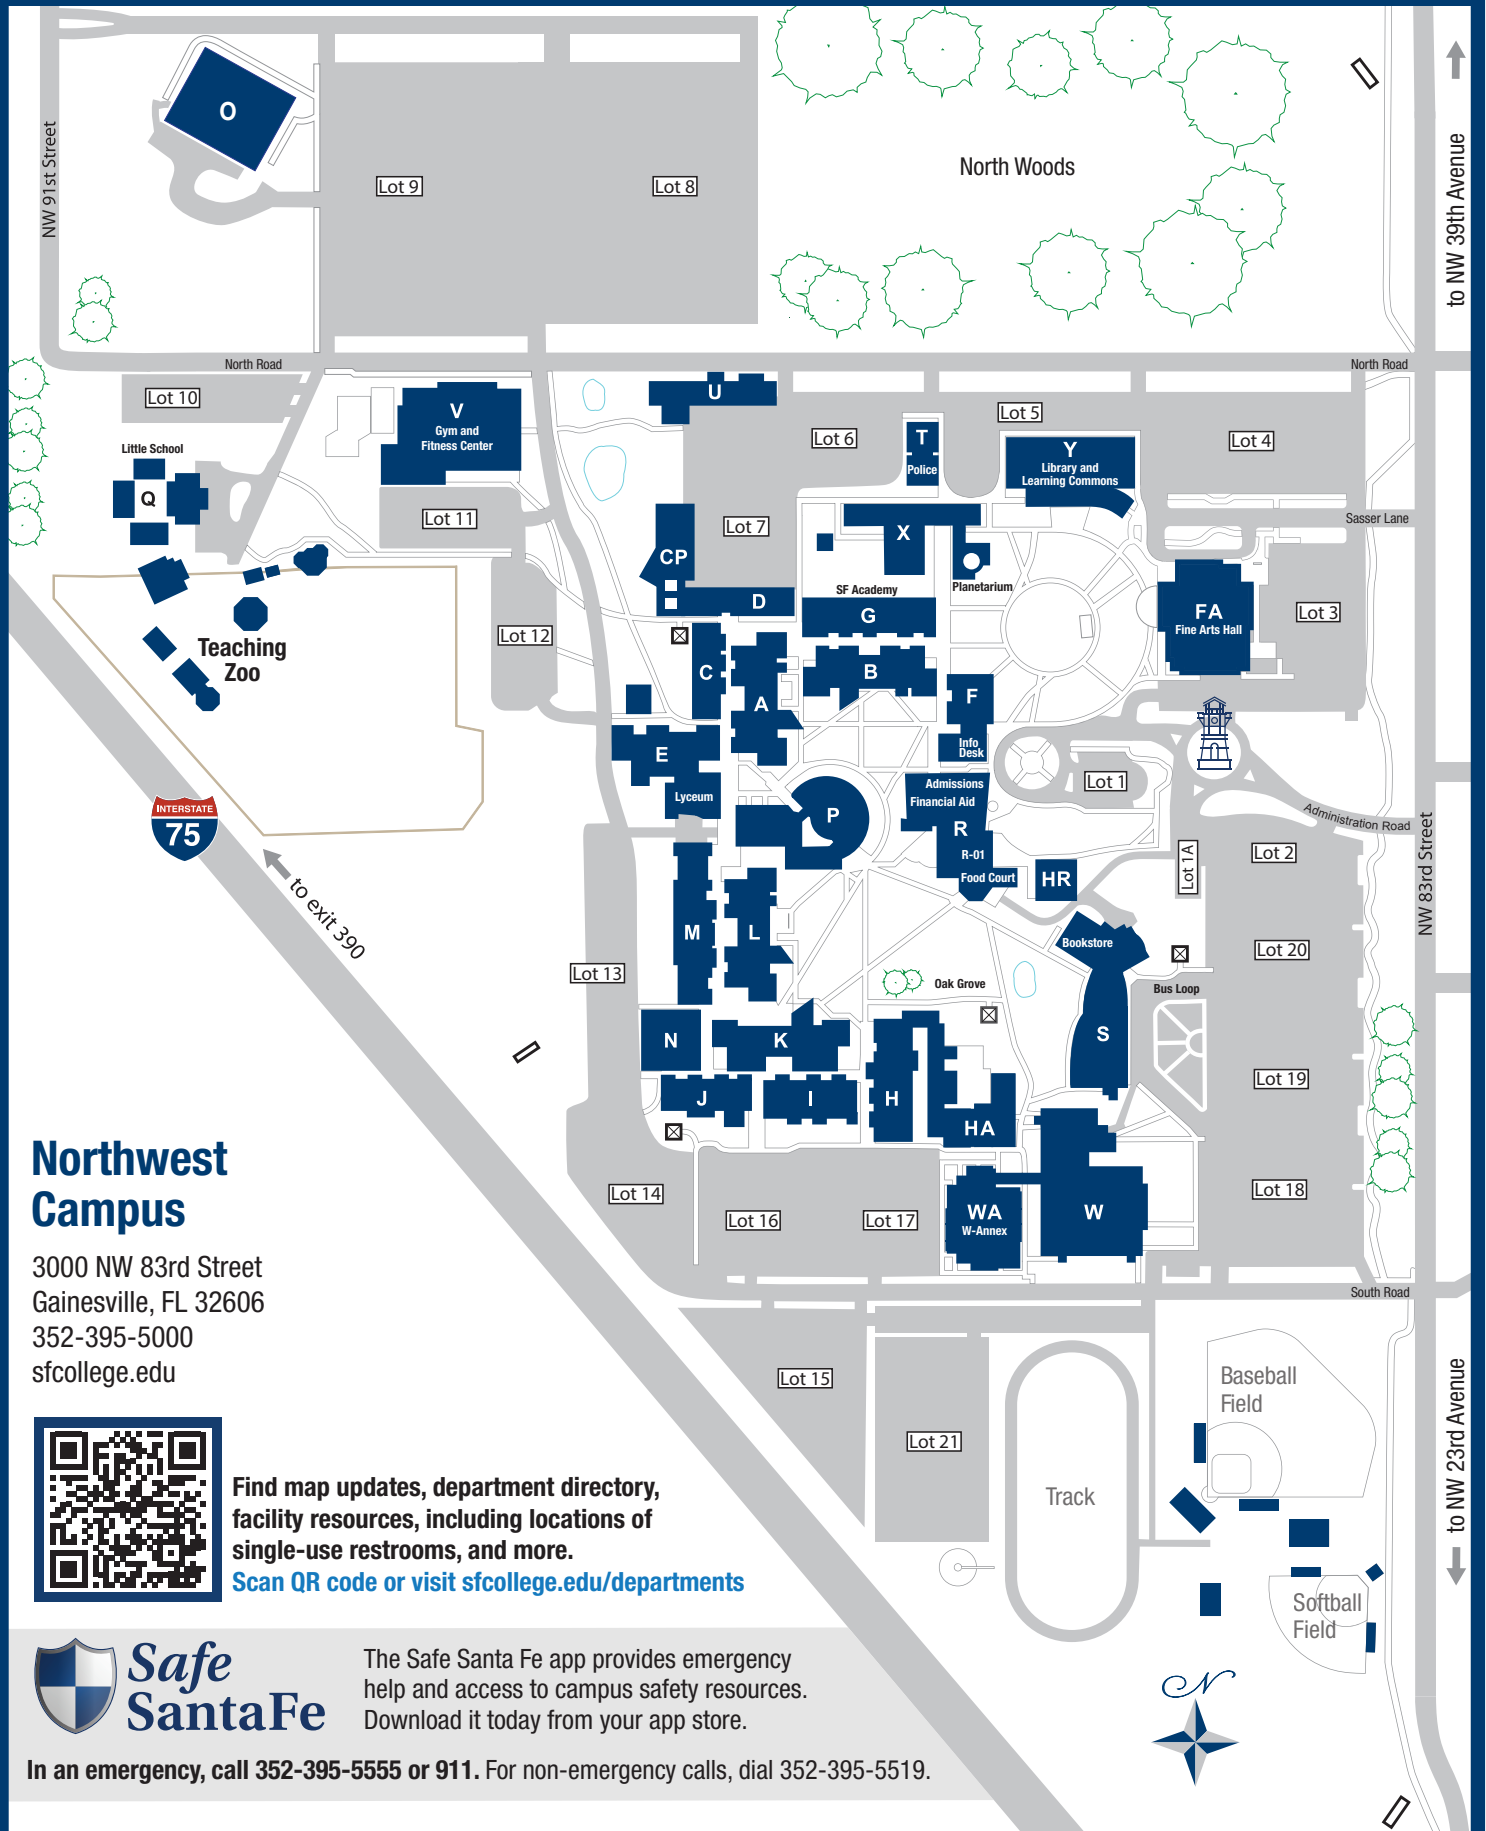

SANTA FE COLLEGE

Northwest Campus

3000 NW 83rd Street
Gainesville, FL 32606
352-395-5000
sfcollege.edu

Find map updates, department directory, facility resources, including locations of single-use restrooms, and more.
[Scan QR code or visit sfcollege.edu/departments](https://sfcollege.edu/departments)

The Safe Santa Fe app provides emergency help and access to campus safety resources. Download it today from your app store.

In an emergency, call 352-395-5555 or 911. For non-emergency calls, dial 352-395-5519.